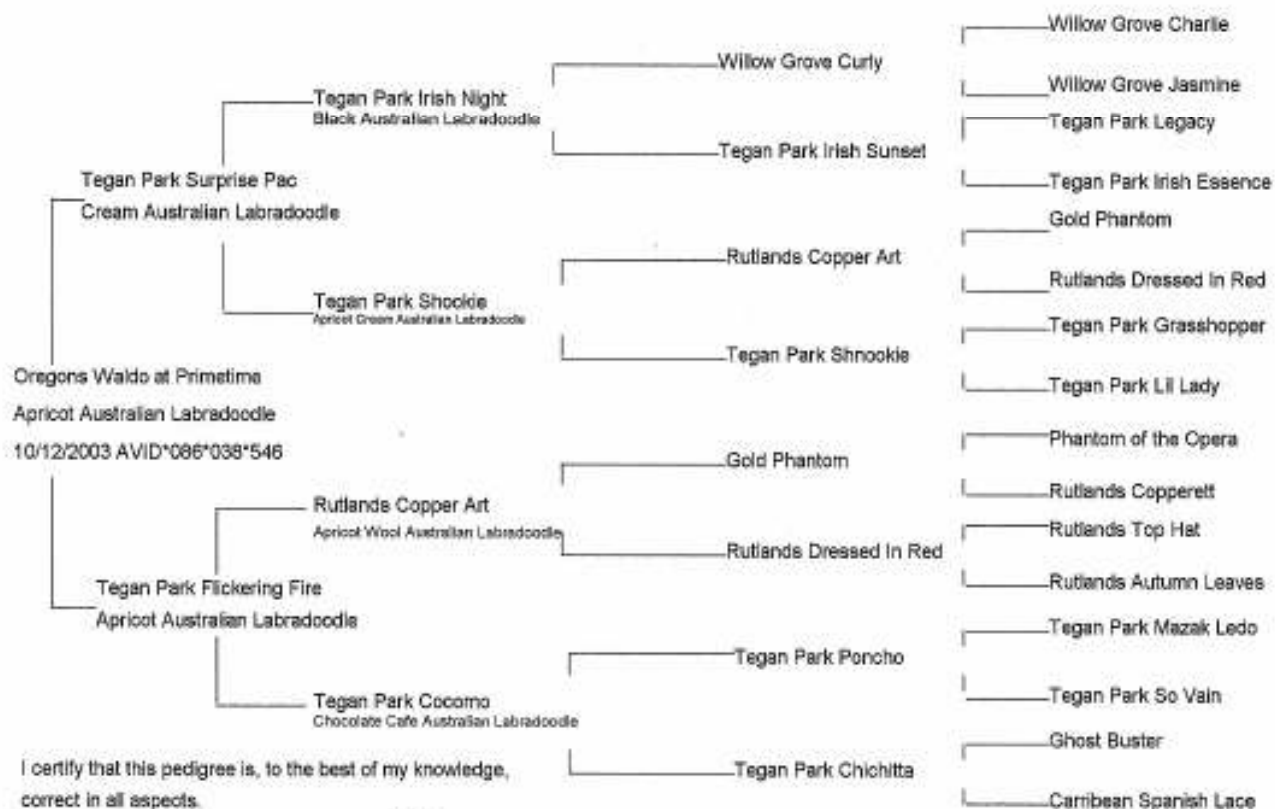

## Pedigree For Oregons Waldo at Primetime

Dorothy Moreau  
 Primetime Labradoodles  
 5021 Wahl Rd.  
 Bellingham, WA 98226-9608  
 Phone: 360-966-0273  
 Email: dorothy@primetimelabradoodles.com

I certify that this pedigree is, to the best of my knowledge,  
 correct in all aspects.  
 X \_\_\_\_\_ Date: \_\_\_\_\_